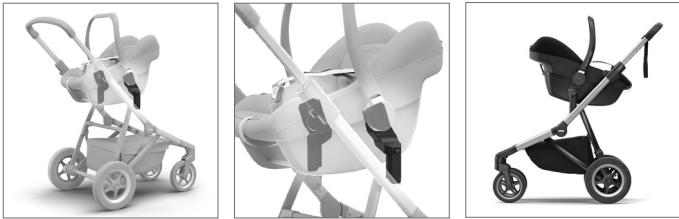

THULE SLEEK CAR SEAT ADAPTER
FOR MAXI-COSI®

Thule Sleek Car Seat Adapter for Maxi-Cosi®

Go from car to stroller with an adapter that lets you quickly and easily attach an infant car seat to your Thule Sleek stroller.

- 1. Easy click-in installation and removal
- 2. Compatible with Thule Sleek

Check thule.com for latest compatibility chart

1

MODEL NUMBER

11000300

AVAILABLE

Now

UPC / EAN CODE