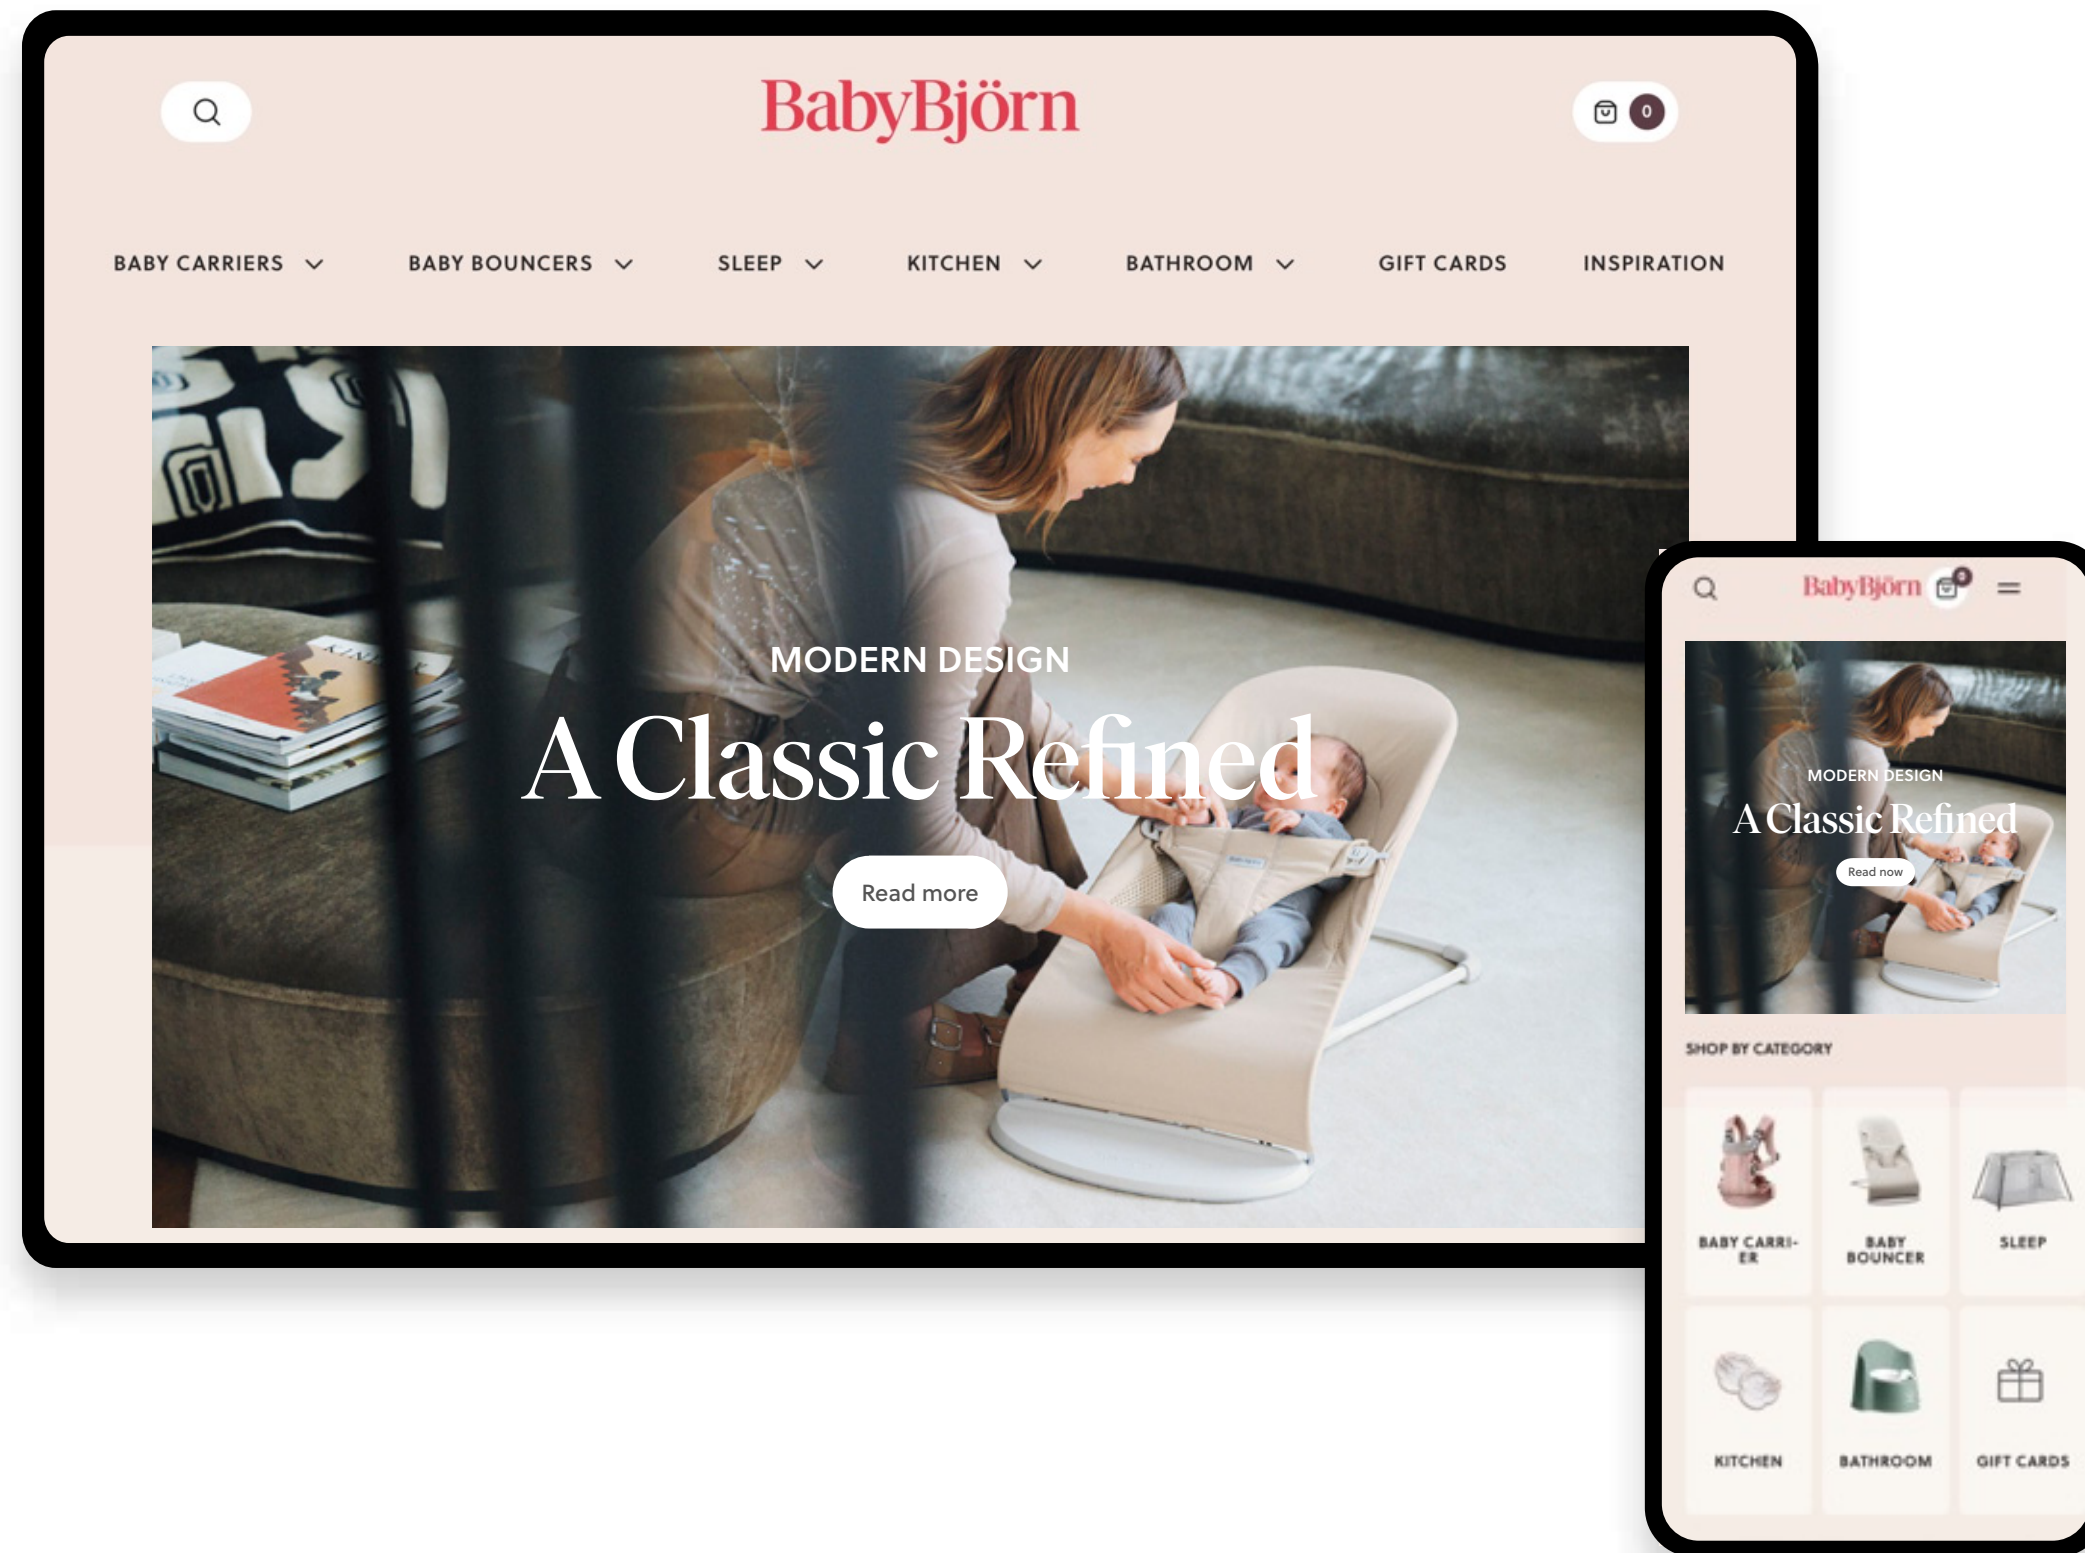

E-com | Start Page

Copy and format adjusted images can be found in the Media Gallery

Option 01